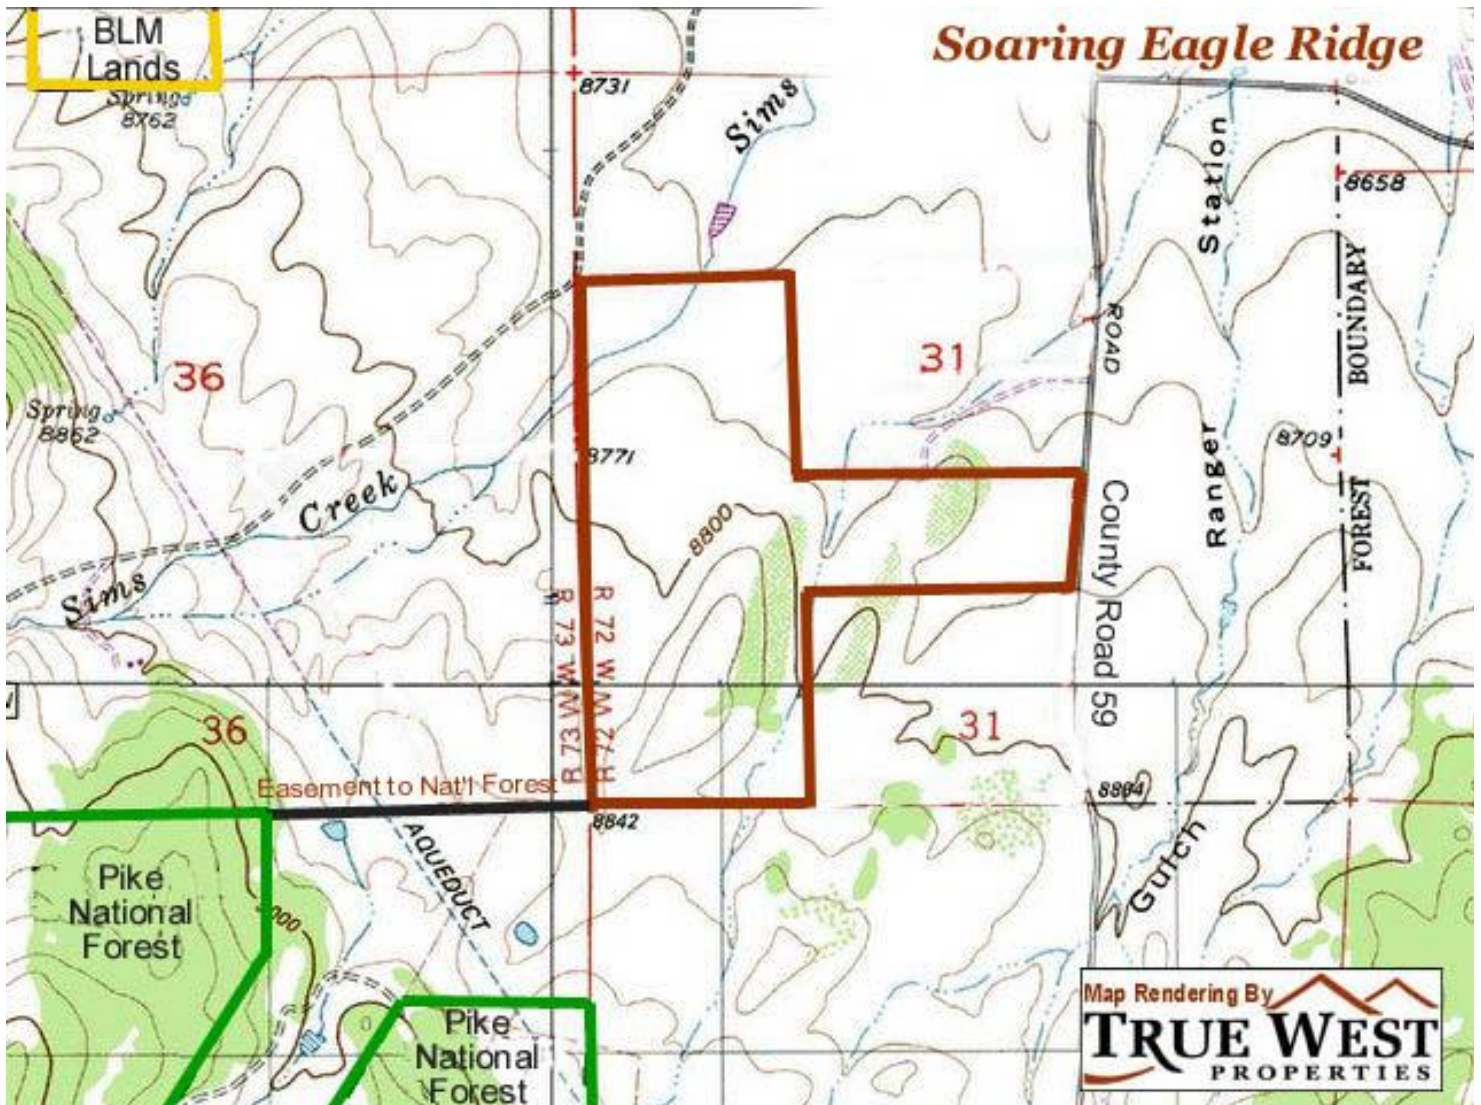

Soraing Eagle Ridge

170.47+/- Acres

Exquisite Custom Home ~ Workshop ~ Overlooks Elevenmile Reservoir
Private Access to National Forest ~ Mineral Rights

Near Elevenmile Reservoir, Colorado ~ Park County

The information presented is deemed reliable by True West Properties however its accuracy or completeness cannot be guaranteed. Prospective Buyers should independently verify all information.

Soaring Eagle Ridge

170.47+/- Acres

Exquisite Custom Home ~ Workshop ~ Overlooks Elevenmile Reservoir
Private Access to National Forest ~ Mineral Rights

Near Elevenmile Reservoir, Colorado ~ Park County

The information presented is deemed reliable by True West Properties however its accuracy or completeness cannot be guaranteed. Prospective Buyers should independently verify all information.