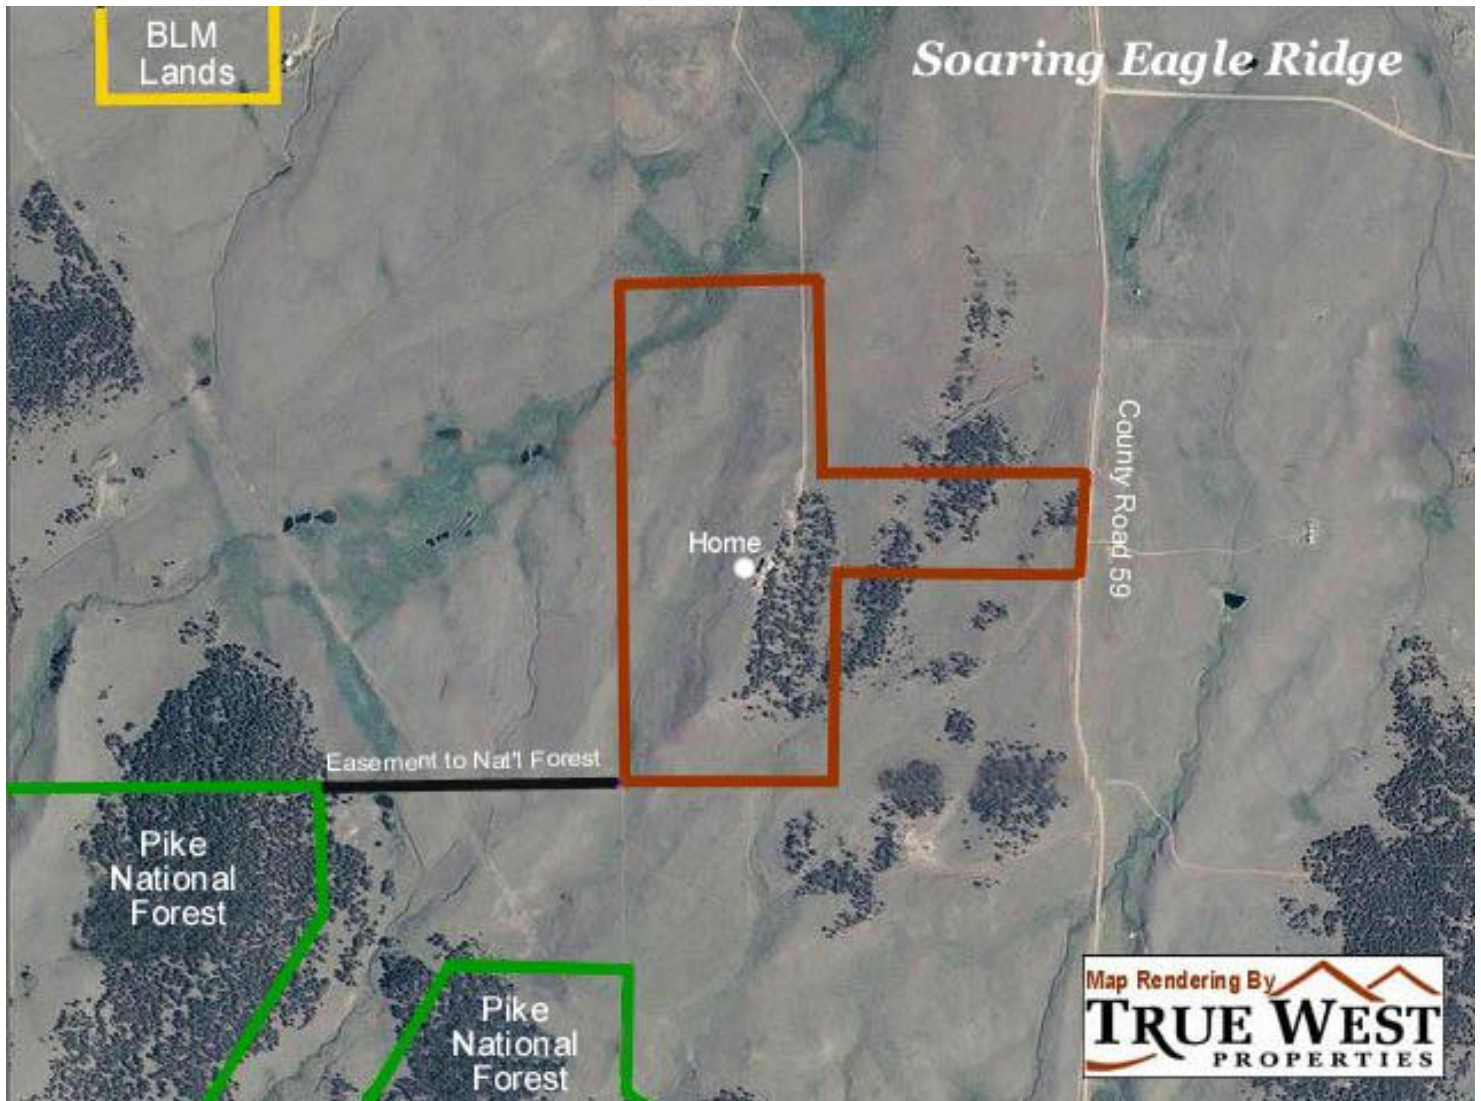

Soraing Eagle Ridge

170.47+/- Acres

Exquisite Custom Home ~ Workshop ~ Overlooks Elevenmile Reservoir
Private Access to National Forest ~ Mineral Rights

Near Elevenmile Reservoir, Colorado ~ Park County

The information presented is deemed reliable by True West Properties however its accuracy or completeness cannot be guaranteed. Prospective Buyers should independently verify all information.

Soaring Eagle Ridge

170.47+/- Acres

Exquisite Custom Home ~ Workshop ~ Overlooks Elevenmile Reservoir
Private Access to National Forest ~ Mineral Rights

Near Elevenmile Reservoir, Colorado ~ Park County

The information presented is deemed reliable by True West Properties however its accuracy or completeness cannot be guaranteed. Prospective Buyers should independently verify all information.