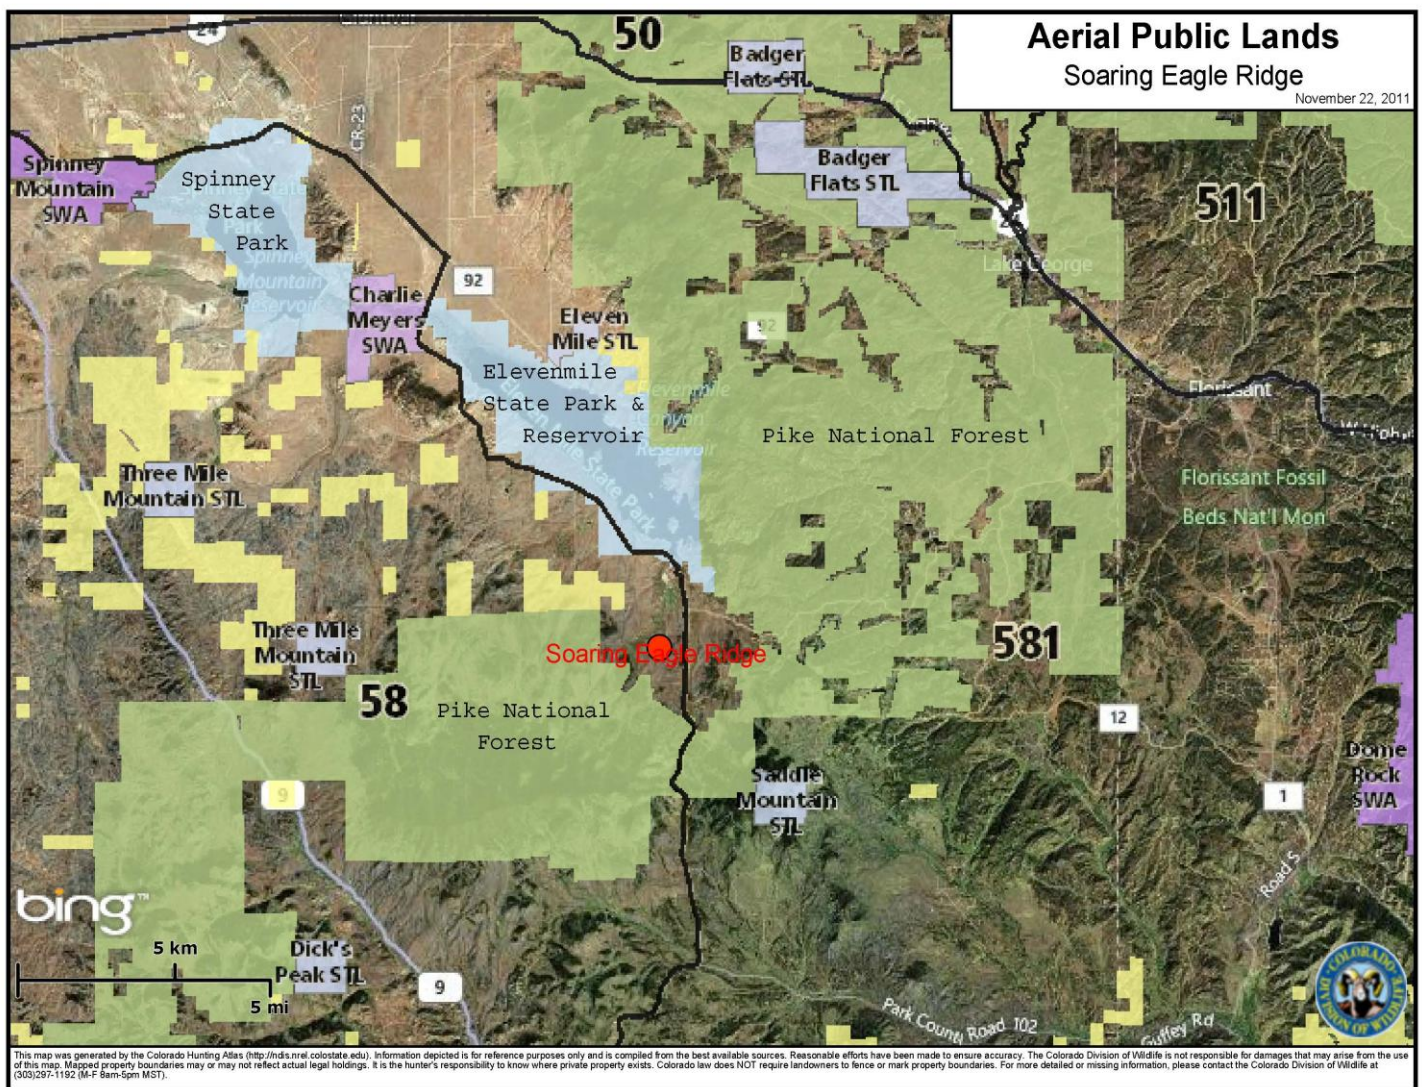

Soraing Eagle Ridge

170.47+/- Acres

Exquisite Custom Home ~ Workshop ~ Overlooks Elevenmile Reservoir
Private Access to National Forest ~ Mineral Rights

Near Elevenmile Reservoir, Colorado ~ Park County

The information presented is deemed reliable by True West Properties however its accuracy or completeness cannot be guaranteed. Prospective Buyers should independently verify all information.