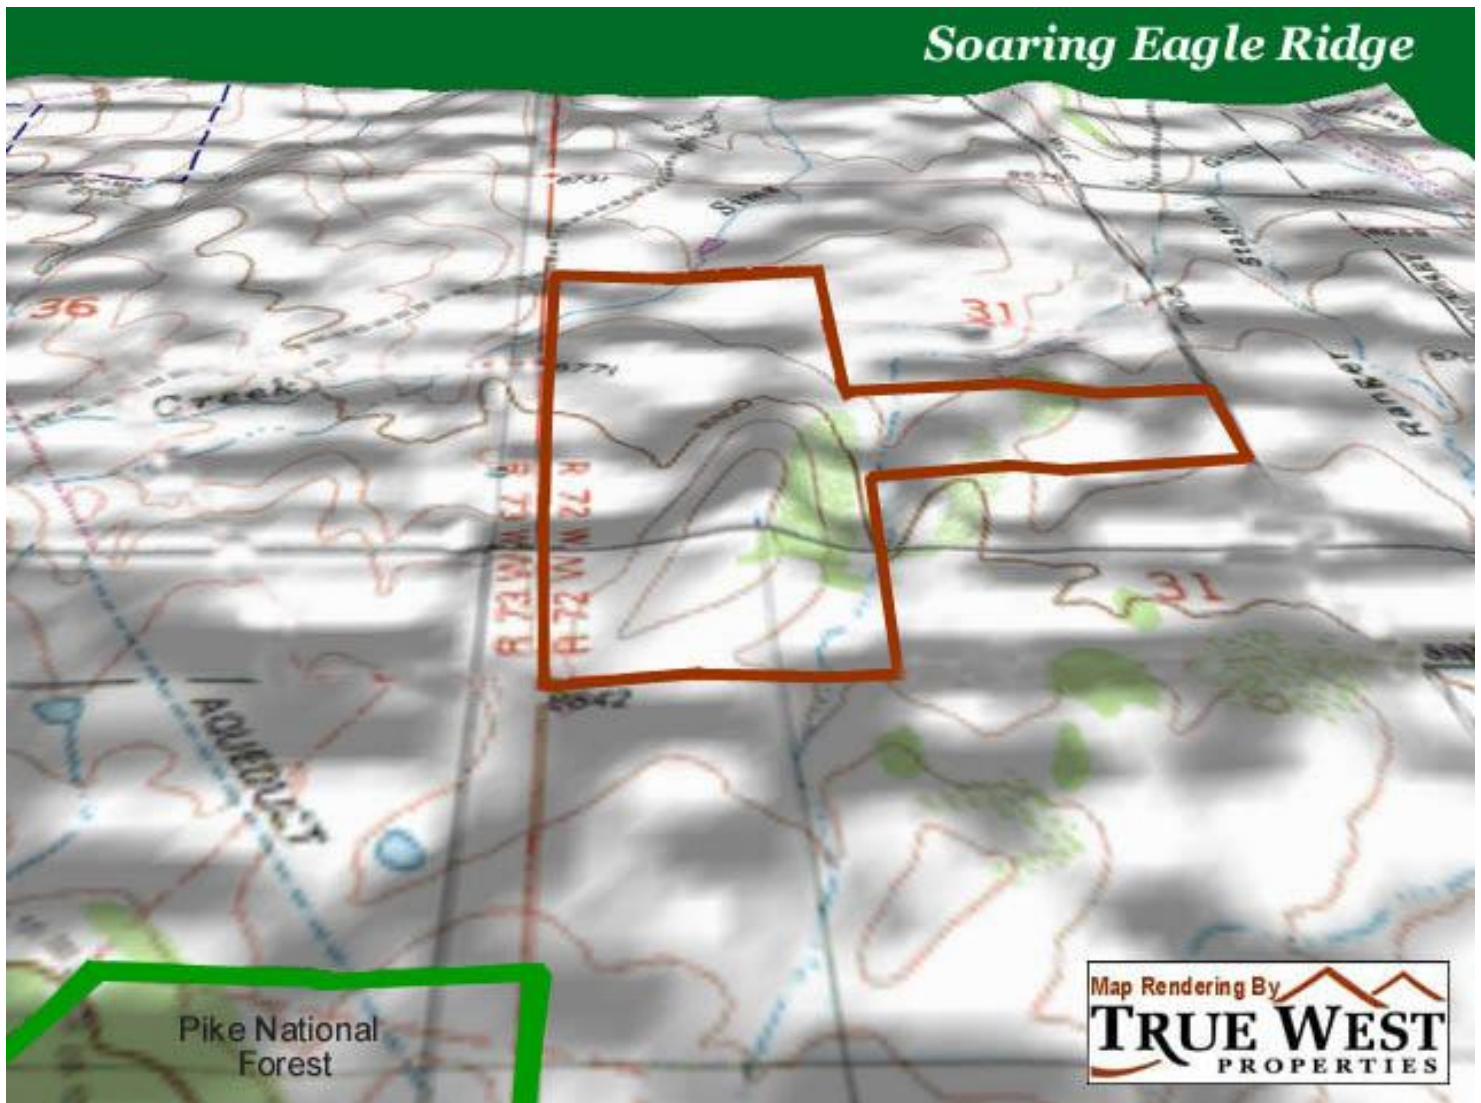

Soaring Eagle Ridge

170.47+/- Acres

Exquisite Custom Home ~ Workshop ~ Overlooks Elevenmile Reservoir
Private Access to National Forest ~ Mineral Rights

Near Elevenmile Reservoir, Colorado ~ Park County

The information presented is deemed reliable by True West Properties however its accuracy or completeness cannot be guaranteed. Prospective Buyers should independently verify all information.

Soraing Eagle Ridge

170.47+/- Acres

Exquisite Custom Home ~ Workshop ~ Overlooks Elevenmile Reservoir
Private Access to National Forest ~ Mineral Rights

Near Elevenmile Reservoir, Colorado ~ Park County

The information presented is deemed reliable by True West Properties however its accuracy or completeness cannot be guaranteed. Prospective Buyers should independently verify all information.