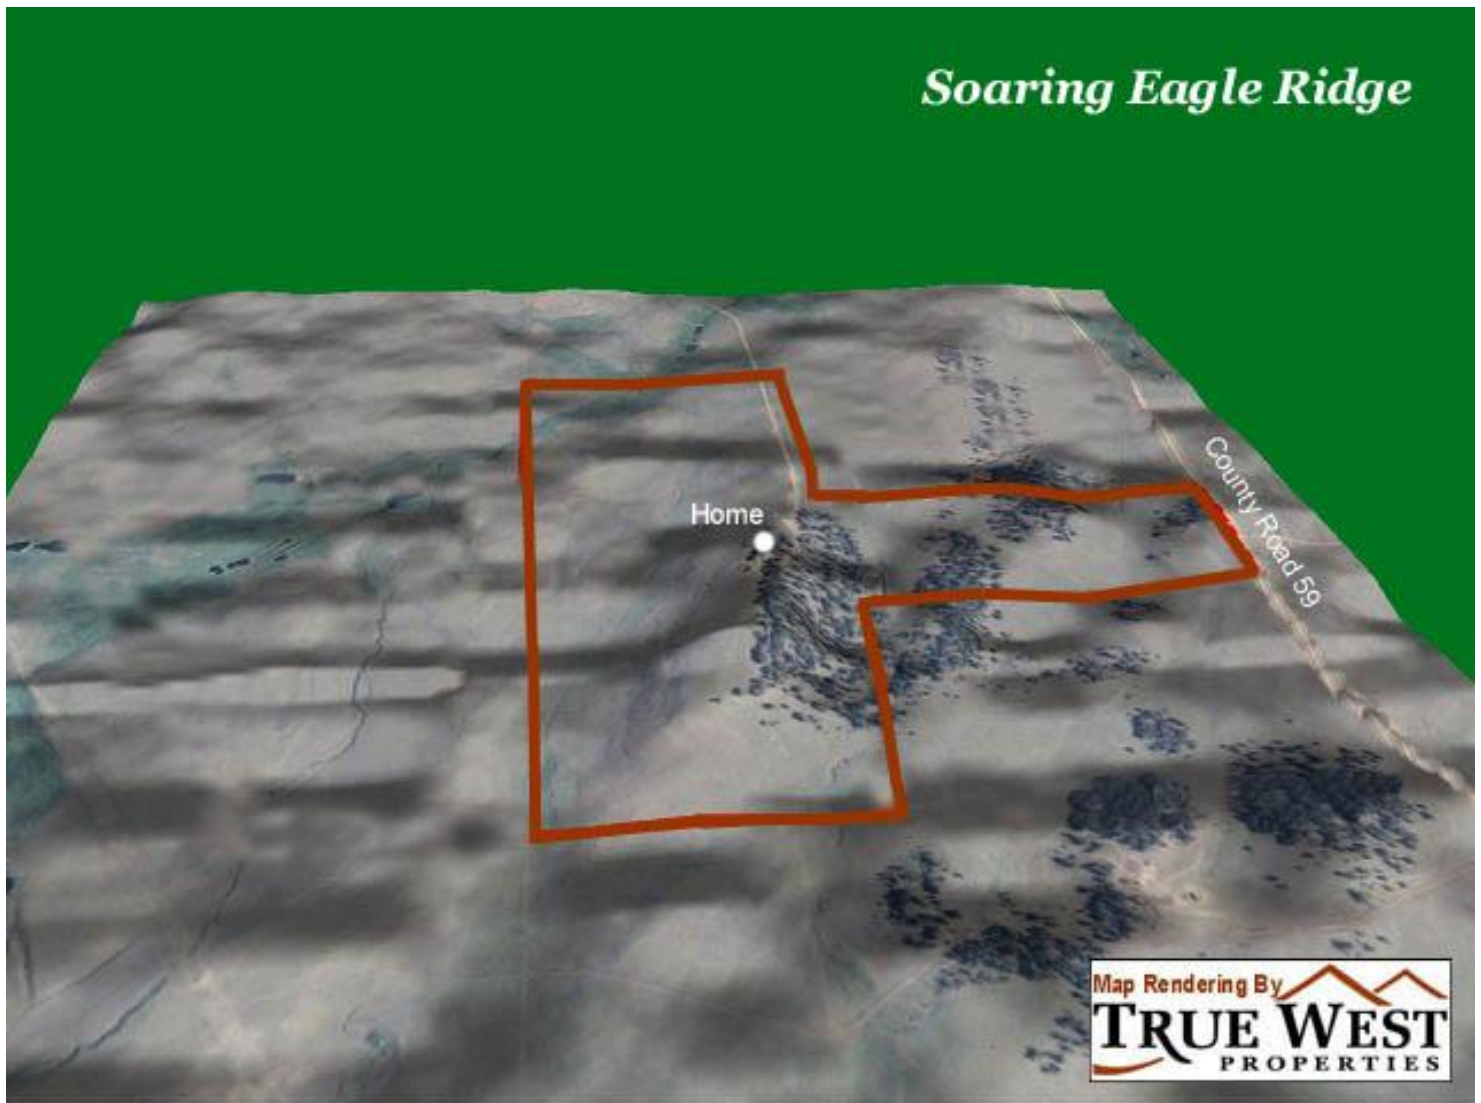

Soraing Eagle Ridge

170.47+/- Acres

Exquisite Custom Home ~ Workshop ~ Overlooks Elevenmile Reservoir
Private Access to National Forest ~ Mineral Rights

Near Elevenmile Reservoir, Colorado ~ Park County

The information presented is deemed reliable by True West Properties however its accuracy or completeness cannot be guaranteed. Prospective Buyers should independently verify all information.

Soaring Eagle Ridge

170.47+/- Acres

Exquisite Custom Home ~ Workshop ~ Overlooks Elevenmile Reservoir
Private Access to National Forest ~ Mineral Rights

Near Elevenmile Reservoir, Colorado ~ Park County

The information presented is deemed reliable by True West Properties however its accuracy or completeness cannot be guaranteed. Prospective Buyers should independently verify all information.