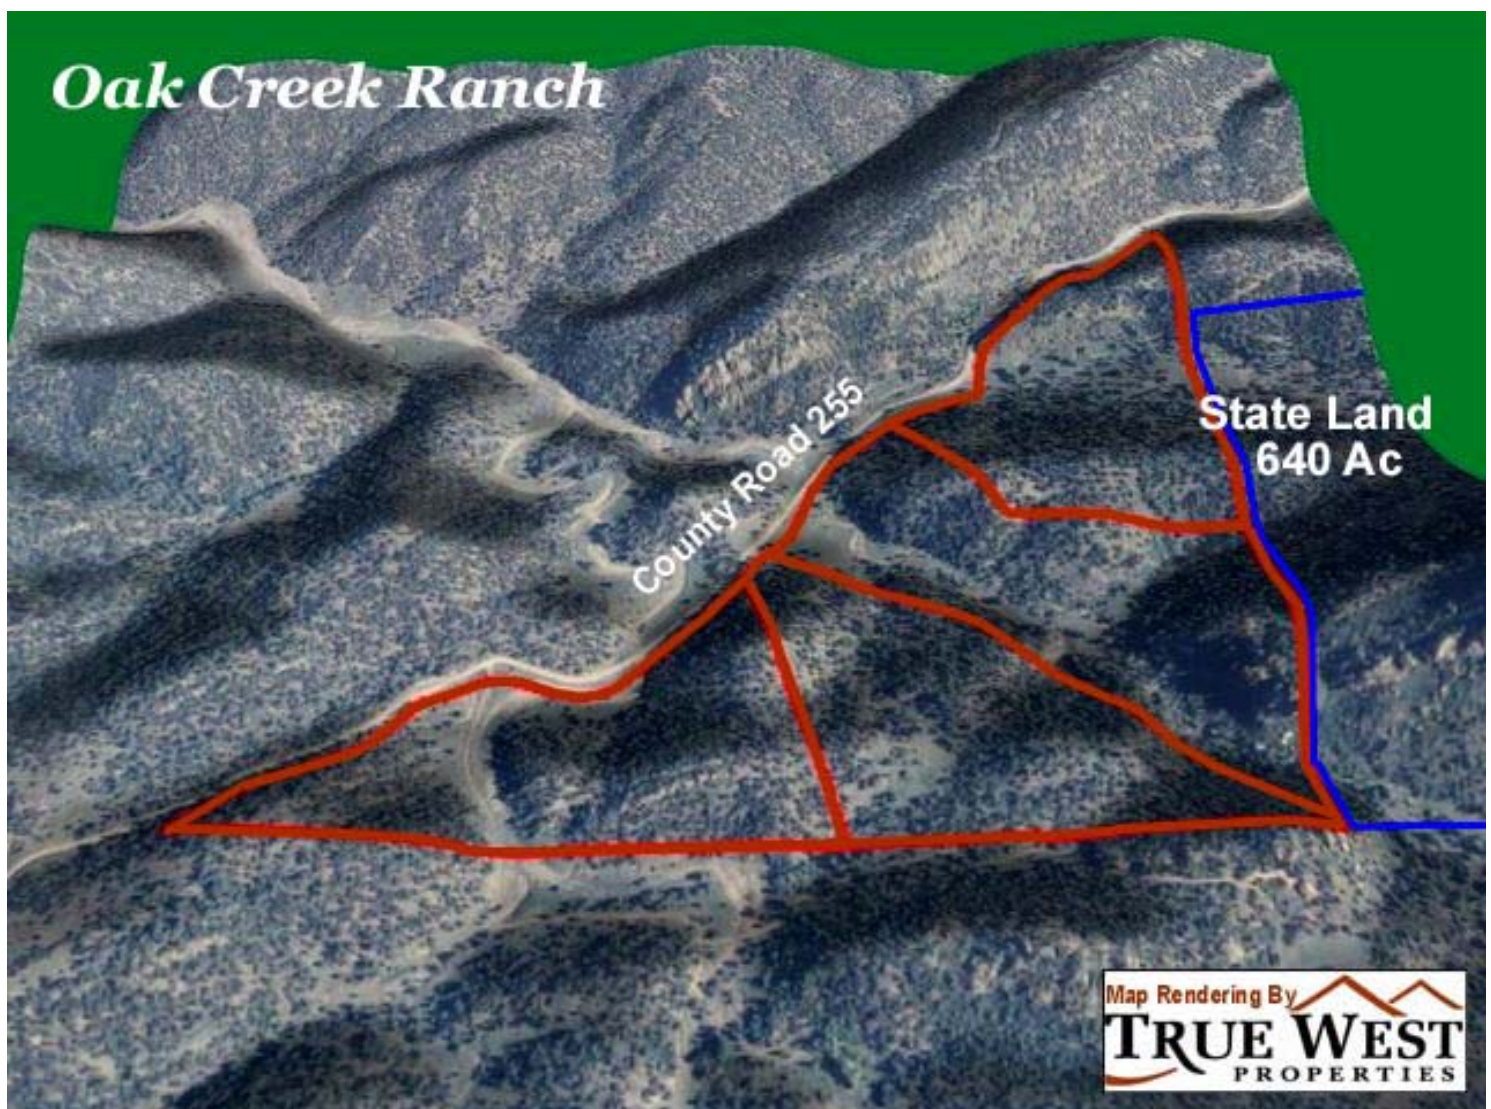

## Oak Creek Ranch

145.87 Acres

Snow-capped Views ~ Borders 640 Ac State Land  
No Covenants ~ Underground Utilities

Westcliffe, Colorado ~ Custer County

The information presented is deemed reliable by True West Properties however its accuracy or completeness cannot be guaranteed. Prospective Buyers should independently verify all information.

**Oak Creek Ranch**

**145.87 Acres**

**Snow-capped Views ~ Borders 640 Ac State Land**  
**No Covenants ~ Underground Utilities**

Westcliffe, Colorado ~ Custer County

**Oak Creek Ranch**

Central Colorado Mountains  
Recreational Ranches ~ Land ~ Homes ~ Cabins

# Oak Creek Ranch