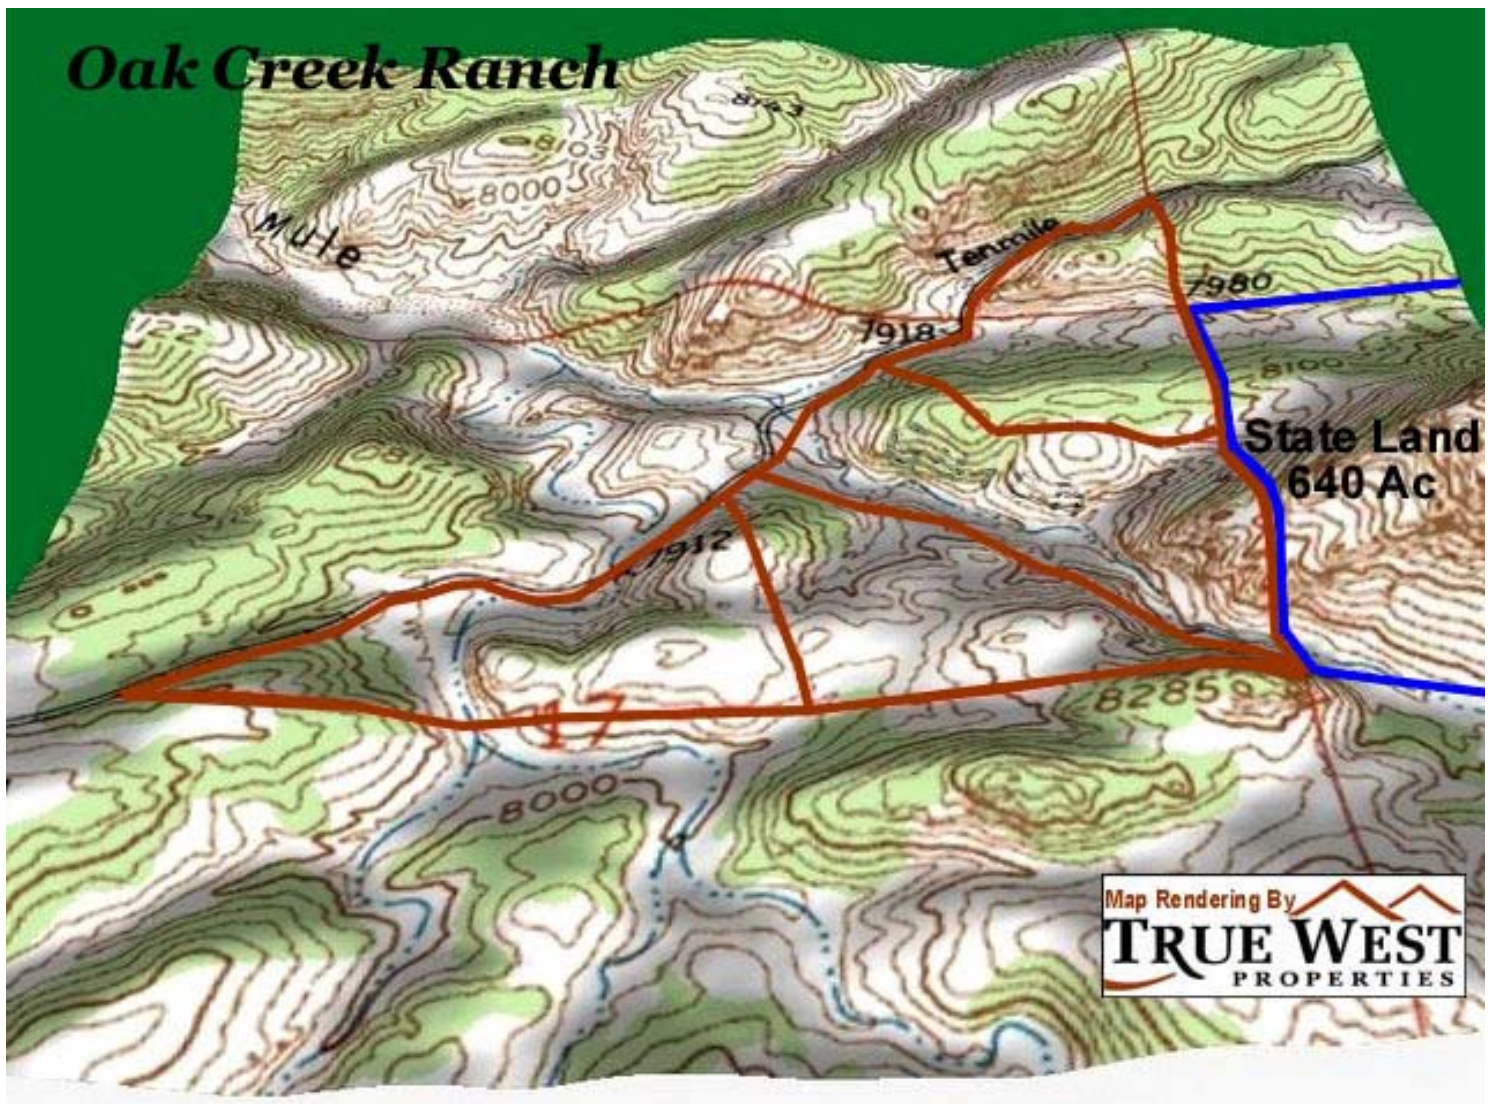

## Oak Creek Ranch

145.87 Acres

Snow-capped Views ~ Borders 640 Ac State Land  
No Covenants ~ Underground Utilities

Westcliffe, Colorado ~ Custer County

The information presented is deemed reliable by True West Properties however its accuracy or completeness cannot be guaranteed. Prospective Buyers should independently verify all information.