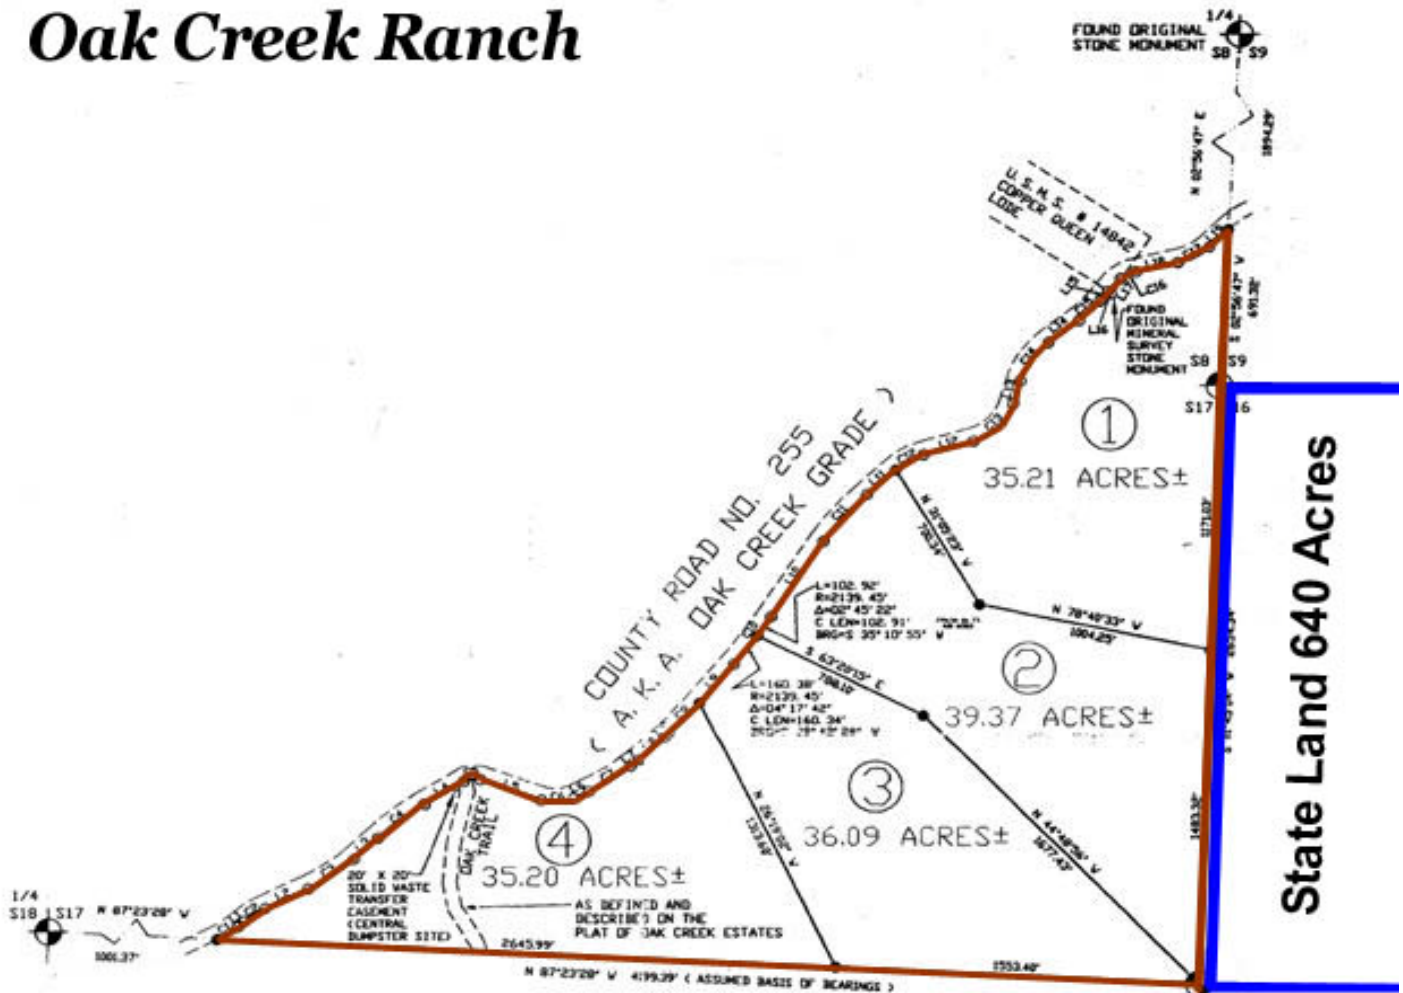

## Oak Creek Ranch

145.87 Acres

Snow-capped Views ~ Borders 640 Ac State Land  
No Covenants ~ Underground Utilities

Westcliffe, Colorado ~ Custer County

The information presented is deemed reliable by True West Properties however its accuracy or completeness cannot be guaranteed. Prospective Buyers should independently verify all information.

# 145.87 Acres

**Snow-capped Views ~ Borders 640 Ac State Land  
No Covenants ~ Underground Utilities**

Westcliffe, Colorado ~ Custer County

The information presented is deemed reliable by True West Properties however its accuracy or completeness cannot be guaranteed. Prospective Buyers should independently verify all information.

**Oak Creek Ranch**

**145.87 Acres**

**Snow-capped Views ~ Borders 640 Ac State Land**  
**No Covenants ~ Underground Utilities**

Westcliffe, Colorado ~ Custer County

**Oak Creek Ranch**

Central Colorado Mountains  
Recreational Ranches ~ Land ~ Homes ~ Cabins