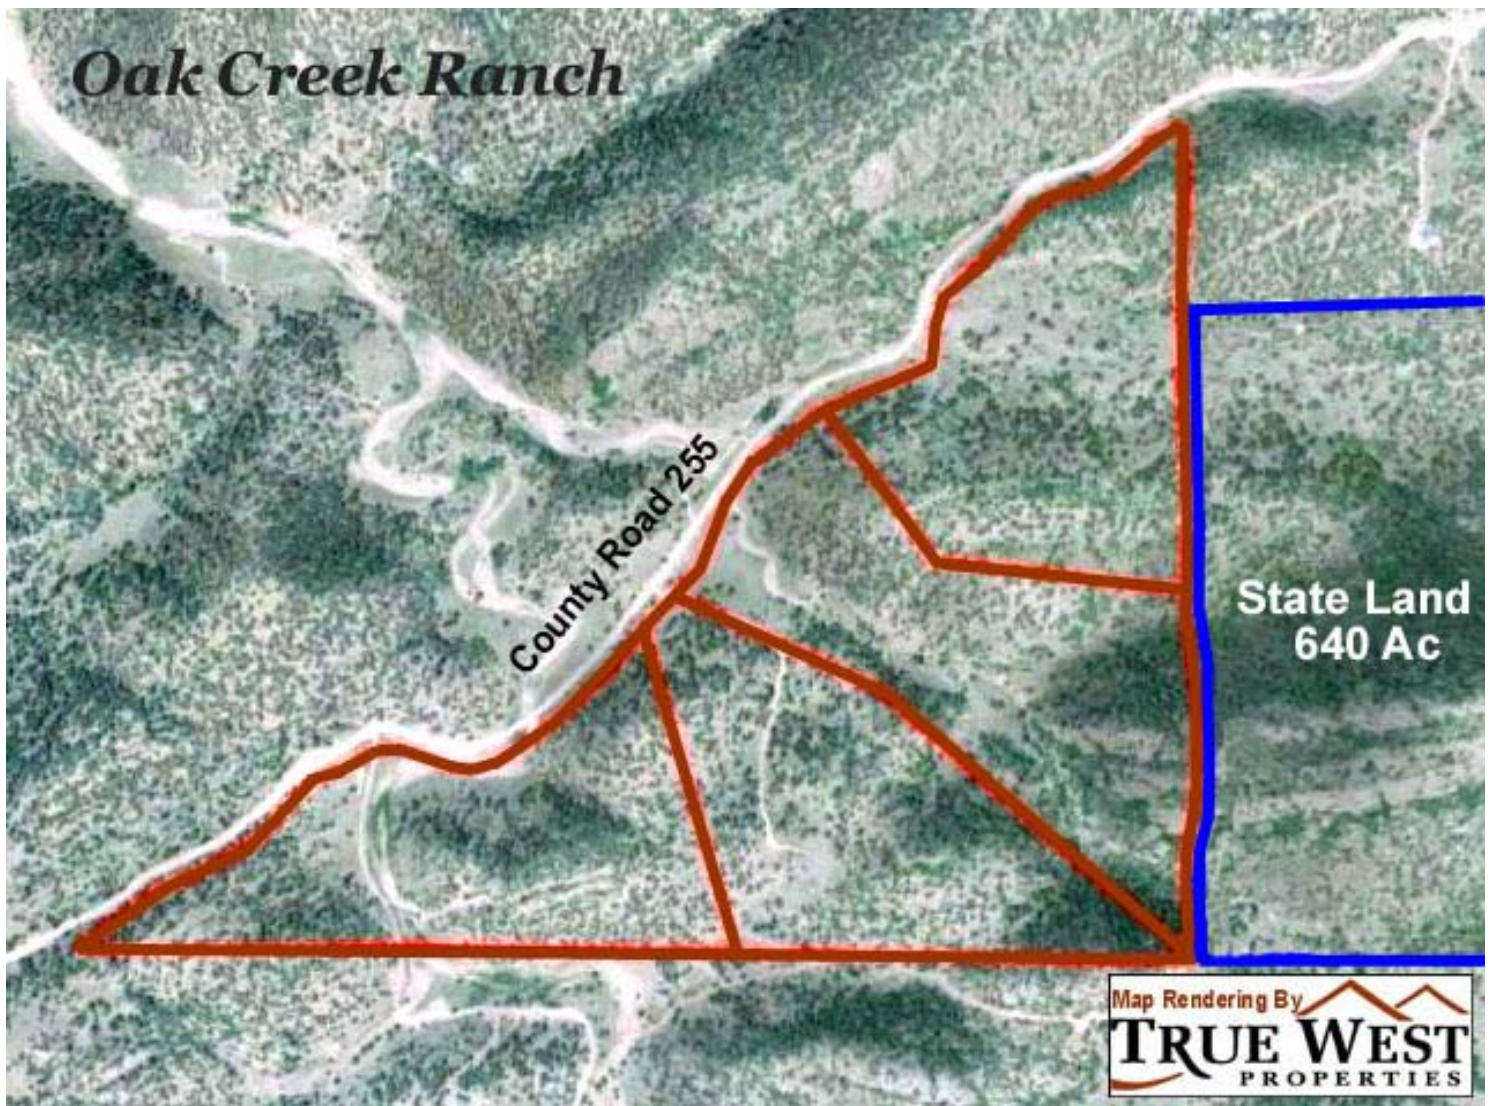

## Oak Creek Ranch

145.87 Acres

Snow-capped Views ~ Borders 640 Ac State Land  
No Covenants ~ Underground Utilities

Westcliffe, Colorado ~ Custer County

The information presented is deemed reliable by True West Properties however its accuracy or completeness cannot be guaranteed. Prospective Buyers should independently verify all information.

# 145.87 Acres

**Snow-capped Views ~ Borders 640 Ac State Land  
No Covenants ~ Underground Utilities**

Westcliffe, Colorado ~ Custer County

The information presented is deemed reliable by True West Properties however its accuracy or completeness cannot be guaranteed. Prospective Buyers should independently verify all information.

**Oak Creek Ranch**

**145.87 Acres**

**Snow-capped Views ~ Borders 640 Ac State Land**  
**No Covenants ~ Underground Utilities**

Westcliffe, Colorado ~ Custer County

**Oak Creek Ranch**

Central Colorado Mountains  
Recreational Ranches ~ Land ~ Homes ~ Cabins